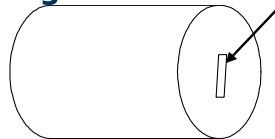

### ➤ Dimensions

Main Dimensions	Length (mm)	Height (mm)	Thickness (mm)
	80	10	5,7

Frequency range	865-869 MHz
Air interface protocol	Gen2 (ISO 18000-6C)
Memory	240-bit EPC+512-bit user memory
Anti-Collision Protocol	EPC Class 1 Generation 2
Tag material	ARBOFORM LV32 natural

## > Application information

The IK tag has been designed to be inserted to fresh wood materials\*. The tag should be installed soon after the log is cut, and as close to the center of the log as possible and in a position where the surface has least possible hardness variation. This way the tag is securely compressed below the surface of the wood, which provides protection against mechanical stress. The estimated read range is 2-3 meters (2W ERP).