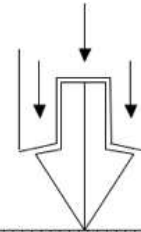

Successfully installed tag is embedded to the cut end of the log from its full length to avoid damage during transportation and processing of the logs