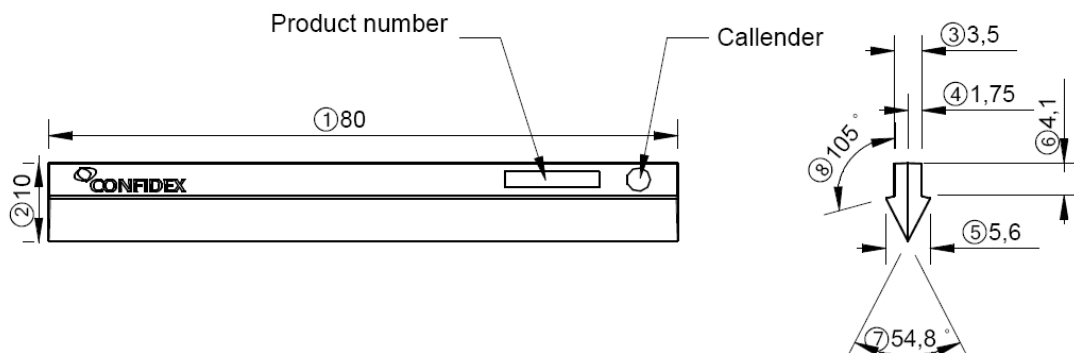

## What is a Biodegradable UHF RFID tag (Biotag)

The UHF RFID transponder has been developed during the IK project. Encapsulated RFID tag has up to 240-bit EPC memory with 512 bits of user configurable memory and read distances up to 2-3 meters.

### ➤ Dimensions

Main Dimensions	Length (mm)	Height (mm)	Thickness (mm)
	80	10	5,7

Frequency range	865-869 MHz
Air interface protocol	Gen2 (ISO 18000-6C)
Memory	240-bit EPC+512-bit user memory
Anti-Collision Protocol	EPC Class 1 Generation 2
Tag material	ARBOFORM LV32 natural

## > Application information

The IK tag has been designed to be inserted to fresh wood materials\*. The tag should be installed soon after the log is cut, and as close to the center of the log as possible and in a position where the surface has least possible hardness variation. This way the tag is securely compressed below the surface of the wood, which provides protection against mechanical stress. The estimated read range is 2-3 meters (2W ERP).